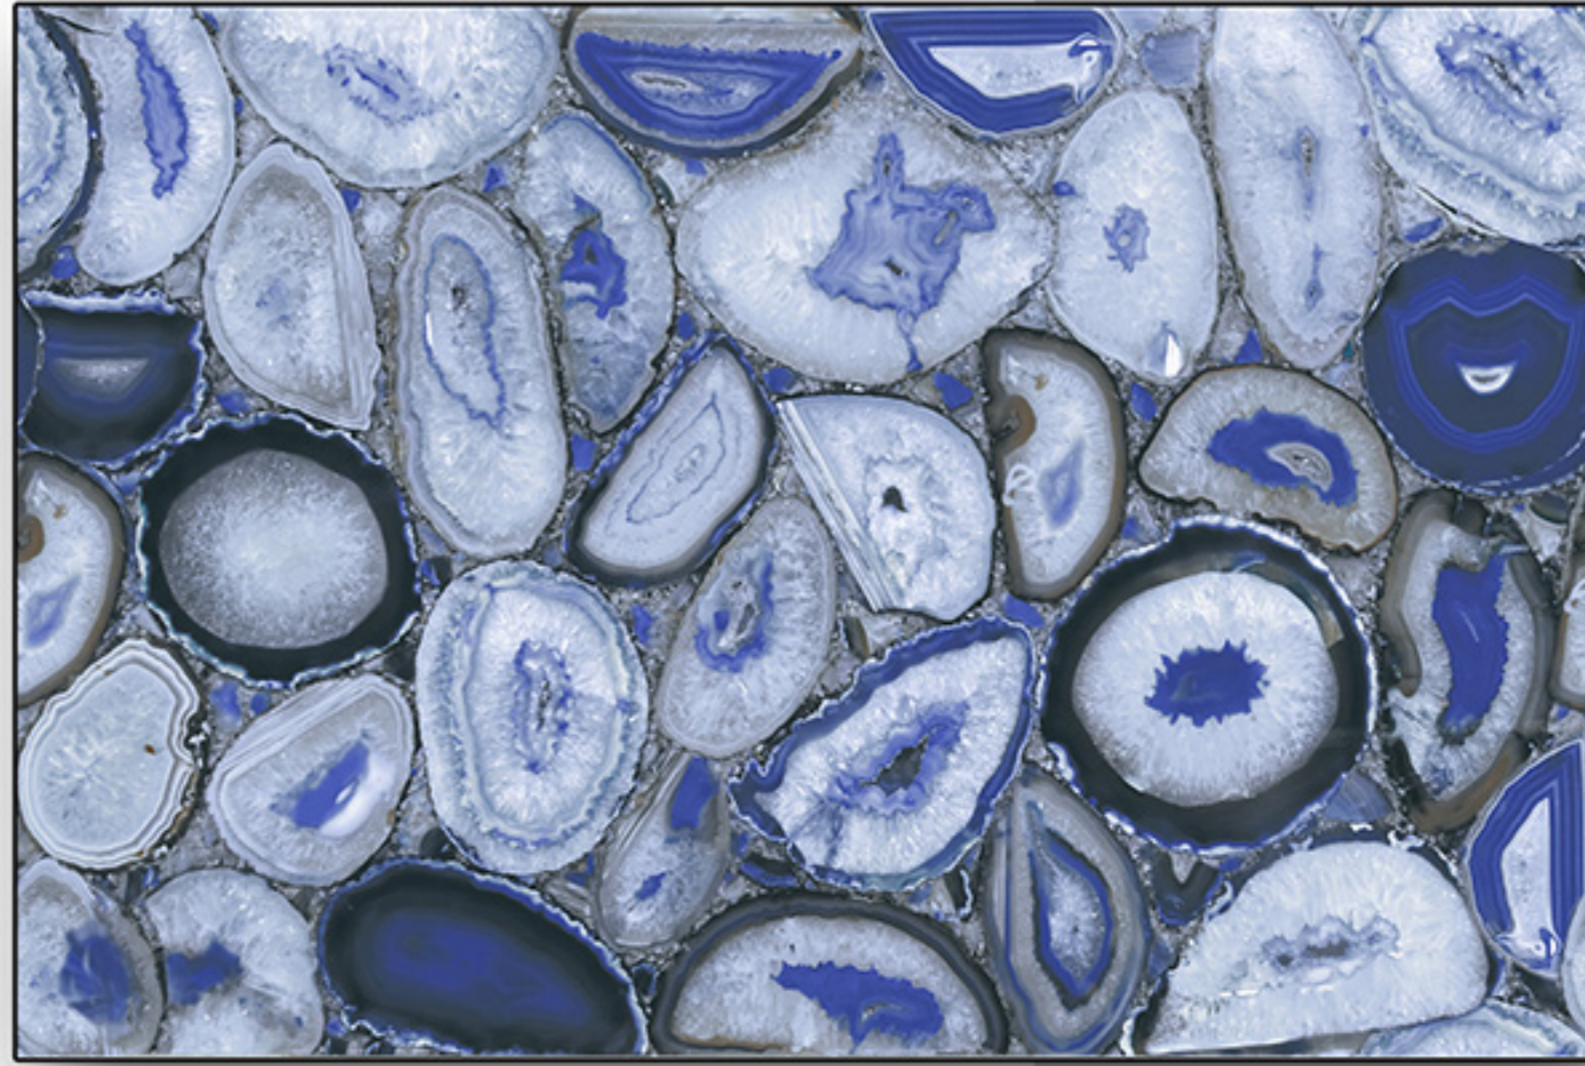

300
450

Xmm

DIGITAL
WALL
TILES

55400_D